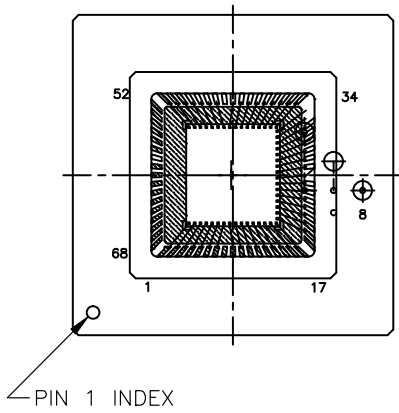

CPGA68, 27.94x27.94

COVER GLAS⁰⁵
 OVER DIE - NO GUARANTEE OF
 [1.27±0.25]