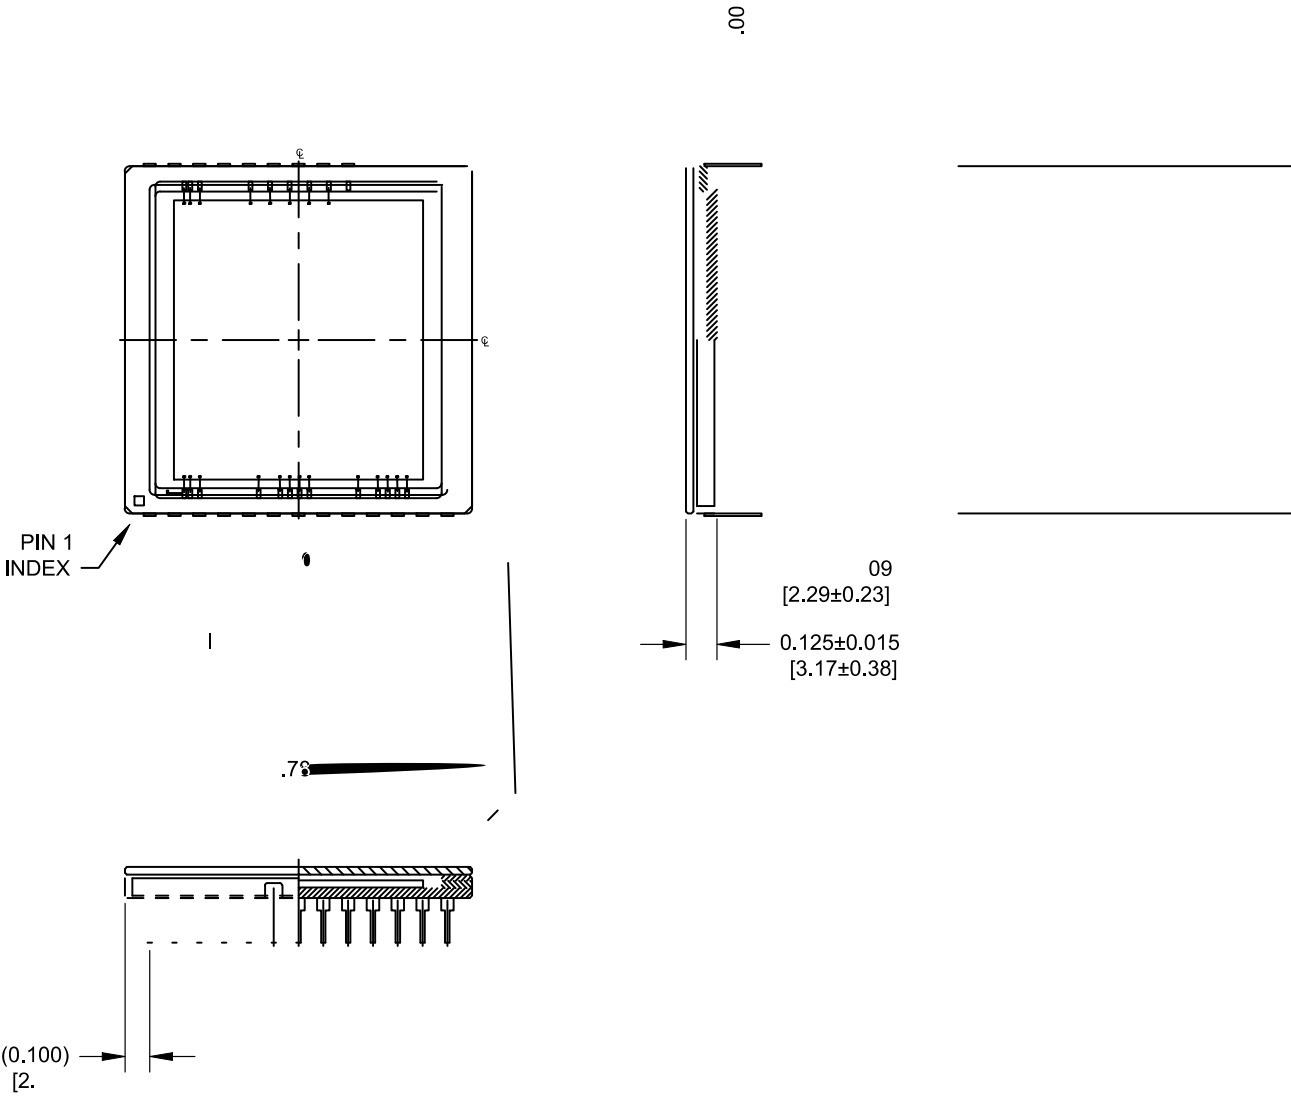

CERAMIC DIP 26, 35.56x35.56
CASE 125AZ
ISSUE O

DATE 30 JUL 2014

CERAMIC DIP 26, 35.56x35.56
CASE 125AZ
ISSUE O

DATE 30 JUL 2014