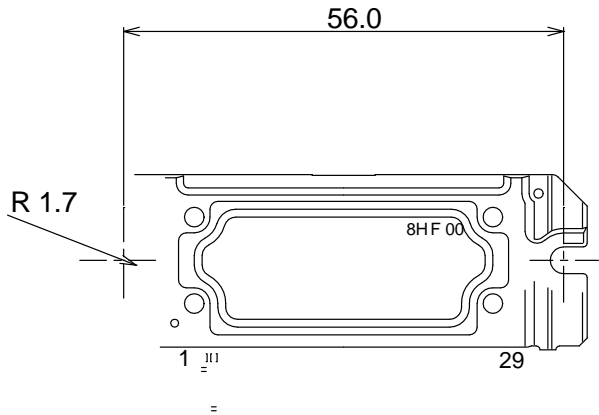

SIP29 56x21.8  
CASE 127BW  
ISSUE O

DATE 30 APR 2012

missing pin : 3,4,7,8,11,12,14,15