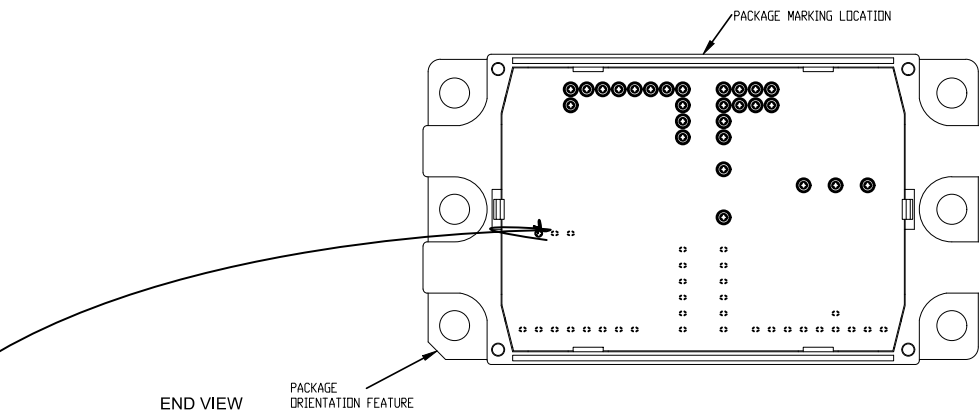

PIM60 112.00x62.00x12.00
CASE 180CY
ISSUE O

DATE 30 JUL 2024

NOTES:

END VIEW

PACKAGE
ORIENTATION
FEATURE

TOP VIEW

SIDE VIEW