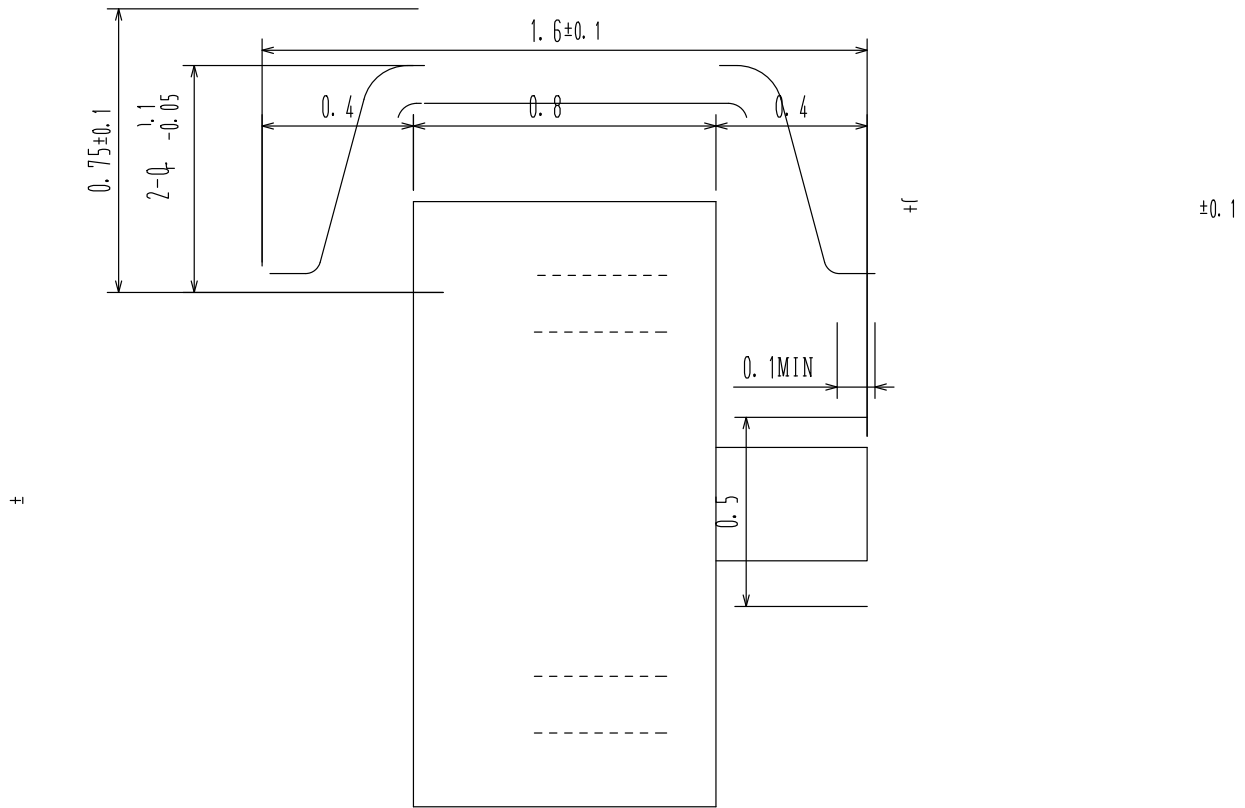

SC-75 / SMCP

DOCUMENT NUMBER:	98AON67425E	
DESCRIPTION:	SC-75 / SMCP	PAGE 1 OF 1

onsemi	onsemi	onsemi	onsemi
onsemi	onsemi	onsemi	onsemi