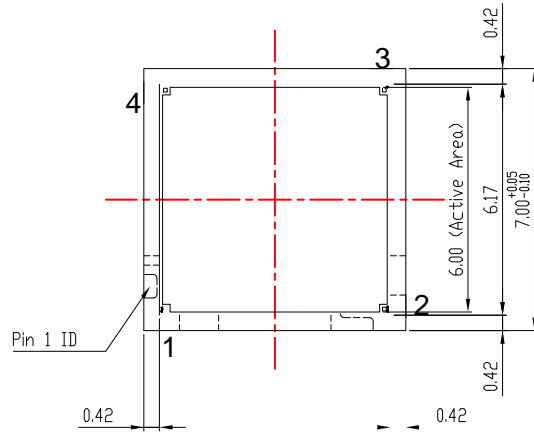

CWDFN4 7x7, 4.5P  
CASE 512AG  
ISSUE O

DATE 31 JUL 2018

Top View Scale: 10 : 1

Side View Scale: 10 : 1

CWDFN4 7x7, 4.5P  
CASE 512AG  
ISSUE O

DATE 31 JUL 2018

NOTE: Alignment and placem→