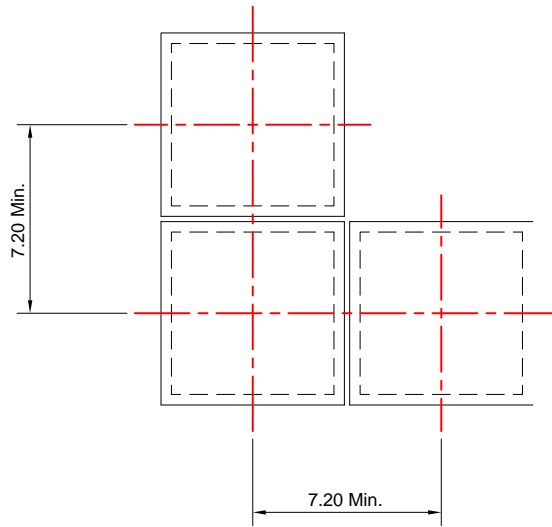

CWDFN4 7x7, 4.5P  
CASE 512AG  
ISSUE O

DATE 31 JUL 2018

Top View Scale: 10 : 1

Side View Scale: 10 : 1

CWDFN4 7x7, 4.5P  
CASE 512AG  
ISSUE O

DATE 31 JUL 2018

NOTE: Alignment and placem→