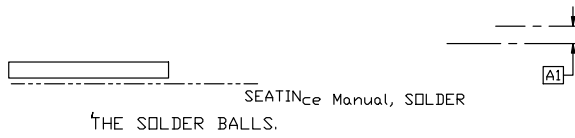

WLCSP40 2.301x2.499x0.369
CASE 567HU
ISSUE O

DATE 29 APR 2022

RECOMMENDED
MOUNTING FOOTPRINT