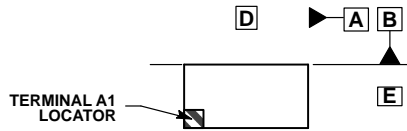

8 PIN FLIP-CHIP, 2.05x1.05, 0.5P
CASE 766AE
ISSUE C

DATE 06 NOV 2006

0.210	0.655
	0.270

1.500 BSC
1.050 BSC