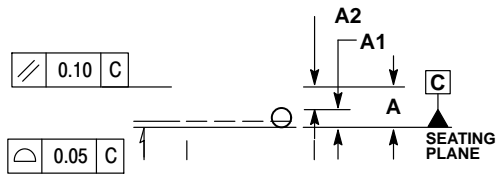

8 PIN FLIP-CHIP, 2.05x1.05, 0.5P
CASE 766AE
ISSUE C

DATE 06 NOV 2006

0.210	0.655
	0.270

1.500 BSC
1.050 BSC